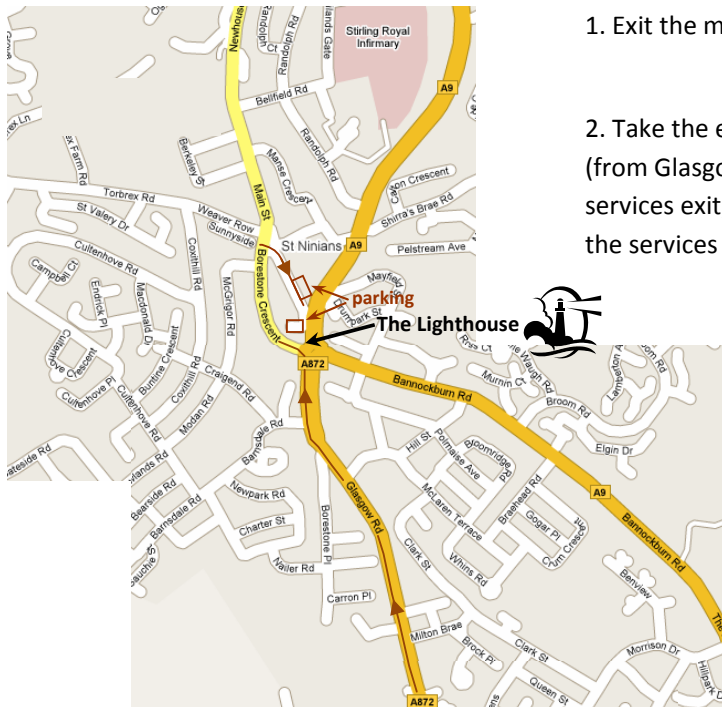

Directions to the Lighthouse Ministry Centre.

(from Stirling Services Roundabout)

Lighthouse Ministry Centre, 45a Borestone Crescent, STIRLING, FK7 9BQ. (01786) 475320

1. Exit the motorway at Stirling Services

2. Take the exit signposted for "A872 Tourist Route..." (from Glasgow this is the 2nd exit not including the services exit, from Edinburgh the 4th exit not including the services exit)

3. Travel for 1.8 miles on A872 (you will pass through 1 roundabout)

4. At St Ninians Roundabout (you should see the Lighthouse Ministry centre facing you as you approach the roundabout – however parking is only available to the rear), take the 1st exit onto B8051/Borestone Crescent, travel 0.2 miles.

5. Just before the traffic lights, turn right onto Main Street, continue for 0.2 miles.

6. Parking is available at the top of the road on the left-hand side, or round the corner on the right directly behind the Lighthouse and Falcon Pub buildings.